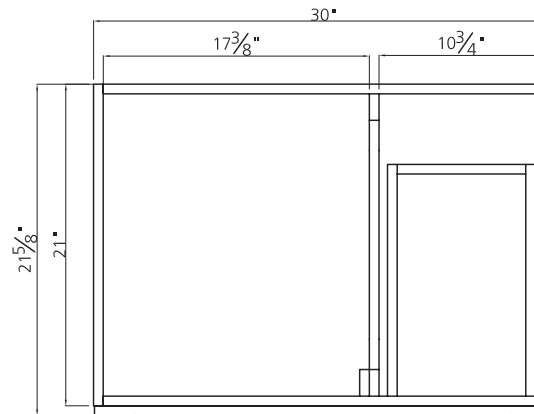

BRIGHTON COLLECTION

30"

SKU # 605-9555
30"W X 32"H X 21-3/4"D

Product Specifications:

- 1 door with 2 drawers
- Available in gray finish
- Trendy shaker styling is ideal for any décor
- Soft-close door and drawers for smooth and quiet use
- Decorative arched toe-kick
- Hardware, vanity top and faucet not included

30" Brighton vanity base

Replacement parts:

1. DOOR - R26143
2. DRAWER FRONT - R26146
3. DUMMY DRAWER FRONT - R26144
4. TOE KICK - R26145
5. HINGE (OVERLAY) - R31395
6. HINGE FIXING PLATE - R31447
7. DRAWER SLIDES - R31314
8. FEMALE ASSEMBLY BRACKET (KICK) - R37615
9. MALE ASSEMBLY BRACKET (KICK) - R37614